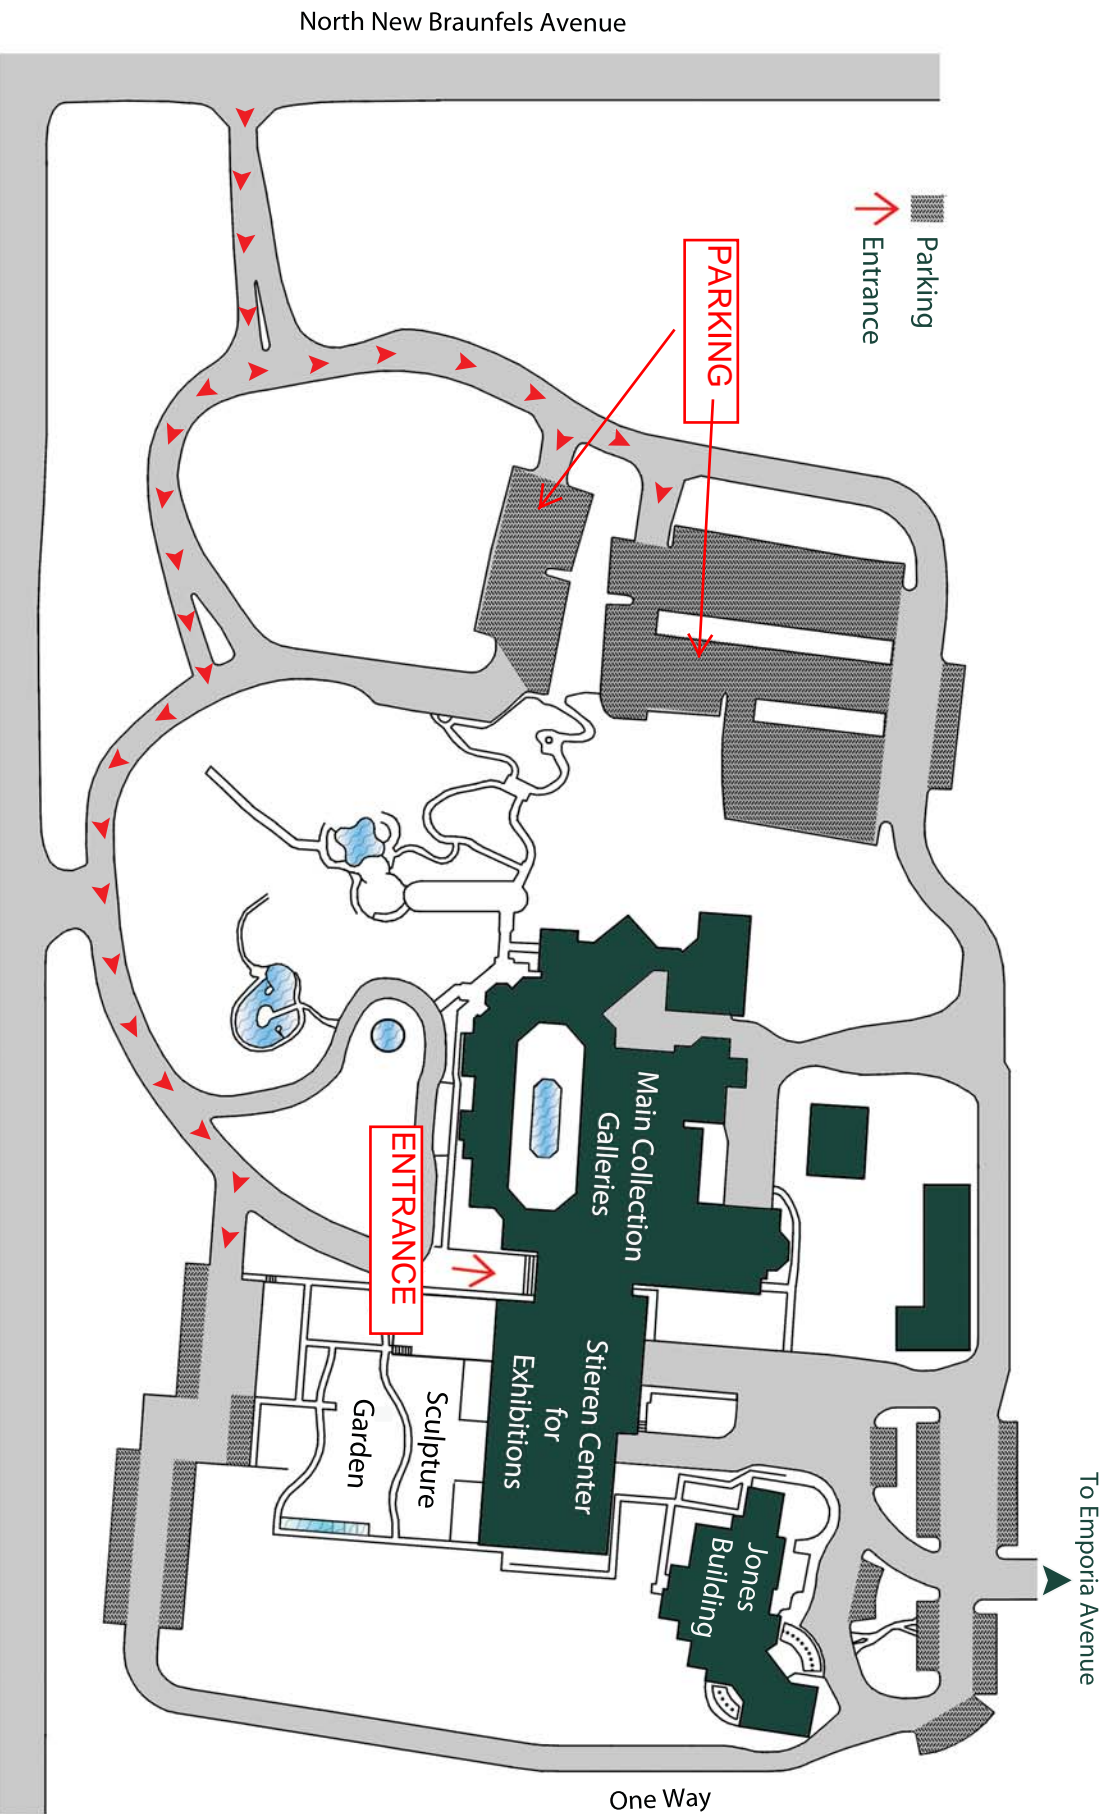

Grounds Map

TLMA MEETING - 10/6/22
8AM - 4PM

North New Braunfels Avenue

Austin Highway

To Emporia Avenue

One Way

theMcNay

McNay Art Museum

6000 North New Braunfels, Post Office Box 6069
San Antonio, Texas 78209-0069

210.824.5368

mcnayart.org